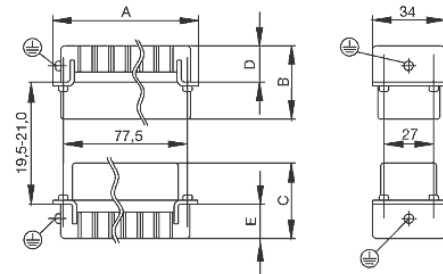

Data sheet

**HDC insert
HDC HE 16 FC**

Weidmüller Interface GmbH & Co. KG
Klingenbergstraße 16
D-32758 Detmold
Germany
Fon: +49 5231 14-0
Fax: +49 5231 14-292083
www.weidmueller.com

Drawings